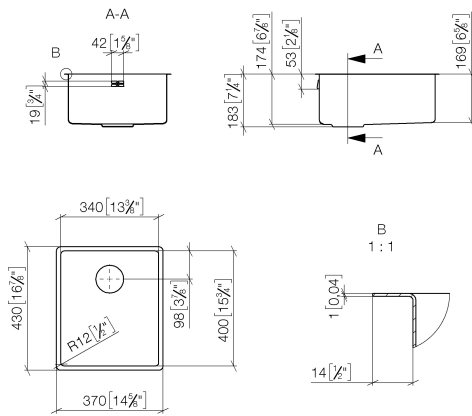

Single sink - Stainless Steel

38 340 003

- under-mounted
- 340 x 400 mm
- sink depth 175 mm
- suitable for base units 400 mm
- radius 12 mm

Drain and overflow set not included in the scope of supply. See Required miscellaneous.

Required miscellaneous

Pop-up waste and overflow closable by hand - Stainless Steel 10 400 003-85
 • 3½" drain valve closable by hand

Required miscellaneous

Pop-up waste and overflow with knob - Stainless Steel 10 405 003-85
 • 3½" strainer waste valve

Single sink - Stainless Steel

38 340 003

mm [inches]

Single sink - Stainless Steel

38 340 003

Spare parts list

No.	Item Number	Name	Quantity used	Delivery time
1	10 410 003-85	Pop-up waste and overflow with electronic control - Stainless Steel	1	2
2	10 400 003-85	Pop-up waste and overflow closable by hand - Stainless Steel	1	2
3	10 405 003-85	Pop-up waste and overflow with knob - Stainless Steel	1	2