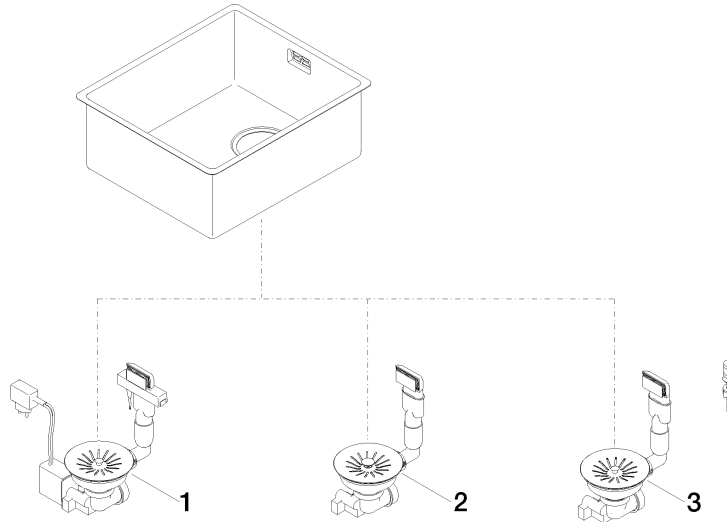

Single sink - Stainless Steel

38 340 003

- under-mounted
- 340 x 400 mm
- sink depth 175 mm
- suitable for base units 400 mm
- radius 12 mm

Drain and overflow set not included in the scope of supply. See Required miscellaneous.

Drain and overflow set not included in the scope of supply. See Required miscellaneous.

Required miscellaneous

Pop-up waste and overflow with electronic control - Stainless Steel 10 410 003-85
 • 3½" electronic drain valve (TouchFlow)

Required miscellaneous

Pop-up waste and overflow closable by hand - Stainless Steel 10 400 003-85
 • 3½" drain valve closable by hand

Required miscellaneous

Pop-up waste and overflow with knob - Stainless Steel 10 405 003-85
 • 3½" strainer waste valve

Single sink - Stainless Steel

38 340 003

mm [inches]

Single sink - Stainless Steel

38 340 003

Spare parts list

No.	Item Number	Name	Quantity used	Delivery time
1	10 410 003-85	Pop-up waste and overflow with electronic control - Stainless Steel	1	2
2	10 400 003-85	Pop-up waste and overflow closable by hand - Stainless Steel	1	2
3	10 405 003-85	Pop-up waste and overflow with knob - Stainless Steel	1	2